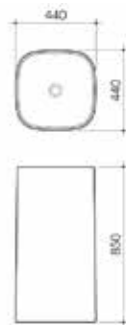

Moon Freestanding

- Capacity: 16.3L
- Overflow not available
- White plug & chrome flush fitting waste included
- Pictured with optional Caroma Contura Wall Basin / Bath Mixer

Code	Taphole	Colour	RRP Ex. GST	RRP Inc. GST
EU551000W	0TH	White	$2909.10	$3200.00
EU551000L	0TH	Lava	$4363.64	$4800.00
EU551000P	0TH	Pearl	$4363.64	$4800.00
EU551000A	0TH	Ash	$4363.64	$4800.00
EU551000S	0TH	Sand	$4363.64	$4800.00
EU551000T	0TH	Tobacco	$4363.64	$4800.00

** Colours available as special order with 16 weeks leadtime

Optional extras:

Product Name	Code	RRP Ex. GST	RRP Inc. GST
Plug & anti vandal flush-fitting chrome waste	687141C	$112.73	$124.00
Plug & chrome grate waste	687328C	$19.55	$ 21.50