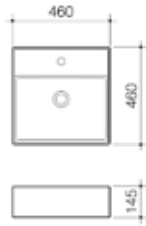

Teo 2.0 460 Wall Basin

- Capacity: 5.4L to overflow
- Overflow only available
- Fixing kit included
- White plug & chrome flush fitting waste included
- Pictured with optional Caroma Track Basin Mixer

Code	Taphole	Colour	RRP Ex. GST	RRP Inc. GST
EU510405W	0TH	White	$508.19	$559.00
EU510415W	1TH	White	$508.19	$559.00

Optional extras:

Product Name	Code	RRP Ex. GST	RRP Inc. GST
Plug & anti vandal flush-fitting chrome waste	687141C	$112.73	$124.00
Plug & chrome grate waste	687328C	$19.55	$ 21.50
40mm Modena bottle trap	687290C	$525.45	$578.00
40mm Eco bottle trap	687295C	$310.00	$341.00