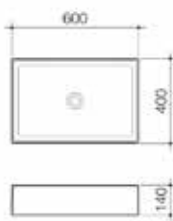

Teo 2.0 600 Above Counter

- Capacity: 19.7L
- Overflow not available
- White plug & chrome flush fitting waste included
- Pictured with optional Caroma Quatro Tower Basin Mixer

Code	Taphole	Colour	RRP Ex. GST	RRP Inc. GST
EU510100W	0TH	White	$709.10	$780.00

Optional extras:

Product Name	Code	RRP Ex. GST	RRP Inc. GST
Plug & anti vandal flush-fitting chrome waste	687141C	$112.73	$124.00
Plug & chrome grate waste	687328C	$19.55	$ 21.50