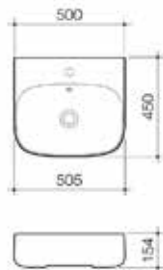

Moon 500 Wall Basin

- Capacity: 3.4L to overflow
- Overflow only available
- Fixing kit included
- White plug & chrome flush fitting waste included
- Pictured with optional Caroma Contura basin mixer

Code	Taphole	Colour	RRP Ex. GST	RRP Inc. GST
EU550705W	0TH	White	$590.91	$650.00
EU550715W	1TH	White	$590.91	$650.00
EU550705L	0TH	Lava	$863.64	$950.00
EU550715L	1TH	Lava	$863.64	$950.00
EU550705P	0TH	Pearl	$863.64	$950.00
EU550715P	1TH	Pearl	$863.64	$950.00
EU550705A	0TH	Ash	$863.64	$950.00
EU550715A	1TH	Ash	$863.64	$950.00
EU550705S	0TH	Sand	$863.64	$950.00
EU550715S	1TH	Sand	$863.64	$950.00
EU550705T	0TH	Tobacco	$863.64	$950.00
EU550715T	1TH	Tobacco	$863.64	$950.00

** Colours available as special order with 16 weeks leadtime

Optional extras:

Product Name	Code	RRP Ex. GST	RRP Inc. GST
Plug & anti vandal flush-fitting chrome waste	687141C	$112.73	$124.00
Plug & chrome grate waste	687328C	$19.55	$ 21.50
40mm Modena bottle trap	687290C	$525.45	$578.00
40mm Eco bottle trap	687295C	$310.00	$341.00