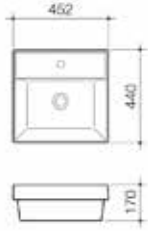

Teo 2.0 450 Inset Vanity

- Capacity: 4.9L to overflow
- Overflow only available
- White plug & chrome flush fitting waste included
- Pictured with optional Caroma Track Basin Mixer

Code	Taphole	Colour	RRP Ex. GST	RRP Inc. GST
EU510805W	0TH	White	$480.91	$529.00
EU510815W	1TH	White	$480.91	$529.00

Optional extras:

Product Name	Code	RRP Ex. GST	RRP Inc. GST
Plug & anti vandal flush-fitting chrome waste	687141C	$112.73	$124.00
Plug & chrome grate waste	687328C	$19.55	$21.50
Chrome pop up plug & waste	687329C	$41.82	$46.00