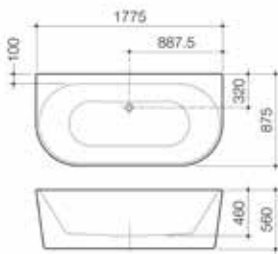

Aura 1400 Back to Wall Freestanding Bath

- Size: 1400 x 735 x 560
- Colour: White
- Plug & Waste not included
- Includes footlocker fittings
- Water Capacity: 240L

Code	Colour	RRP Ex. GST	RRP Inc. GST
AU4WFW	White	\$1862.73	\$2049.00

Optional extras:

Product Name	Options	RRP Ex. GST	RRP Inc. GST
Pop up plug & waste chrome	323060C	\$43.18	\$47.50
Plug & Waste white 40mm	323060W	\$11.09	\$12.20

Aura 1600 Back to Wall Freestanding Bath

- Size: 1580 x 805 x 560
- Colour: White
- Plug & Waste not included
- Includes footlocker fittings
- Water Capacity: 290L

Code	Colour	RRP Ex. GST	RRP Inc. GST
AU6WFW	White	\$1999.09	\$2199.00

Optional extras:

Product Name	Options	RRP Ex. GST	RRP Inc. GST
Pop up plug & waste chrome	323060C	\$43.18	\$47.50
Plug & Waste white 40mm	323060W	\$11.09	\$12.20

Aura 1800 Back to Wall Freestanding Bath

- Size: 1775 x 875 x 560
- Colour: White
- Plug & Waste not included
- Includes footlocker fittings
- Water Capacity: 340L