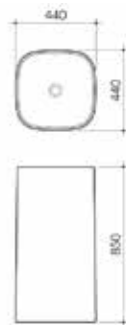

Moon Freestanding

- Capacity: 16.3L
- Overflow not available
- White plug & chrome flush fitting waste included
- Pictured with optional Caroma Contura Wall Basin / Bath Mixer

Code	Taphole	Colour	RRP Ex. GST	RRP Inc. GST
EU551000W	0TH	White	$2909.10	$3200.00
EU551000L	0TH	Lava	$4363.64	$4800.00
EU551000P	0TH	Pearl	$4363.64	$4800.00
EU551000A	0TH	Ash	$4363.64	$4800.00
EU551000S	0TH	Sand	$4363.64	$4800.00
EU551000T	0TH	Tobacco	$4363.64	$4800.00

** Colours available as special order with 16 weeks leadtime

Optional extras:

Product Name	Code	RRP Ex. GST	RRP Inc. GST
Plug & anti vandal flush-fitting chrome waste	687141C	$112.73	$124.00
Plug & chrome grate waste	687328C	$19.55	$21.50