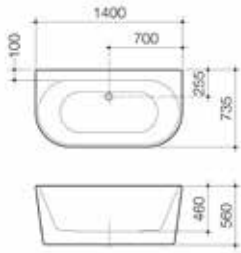

Teo 2.0 600 Inset Vanity

- Capacity: 7.2L to overflow
- Overflow only available
- White plug & chrome flush fitting waste included
- Pictured with optional Caroma Track basin mixer

Code	Taphole	Colour	RRP Ex. GST	RRP Inc. GST
EU510905W	0TH	White	\$626.36	\$689.00
EU510915W	1TH	White	\$626.36	\$689.00

Aura 1400 Back to Wall Freestanding Bath

- Size: 1400 x 735 x 560
- Colour: White
- Plug & Waste not included
- Includes footlocker fittings
- Water Capacity: 240L

Code	Colour	RRP Ex. GST	RRP Inc. GST
AU4WFW	White	\$1862.73	\$2049.00