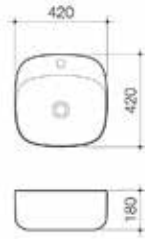

[CLICK TO VIEW RANGE](#)

[CLICK TO VIEW PRICE PAGE](#)

[CLICK TO VIEW BROCHURE](#)

Moon 420 Above Counter

- Capacity: 7.5L
- Overflow not available
- White plug & chrome flush fitting waste included
- Pictured with optional Caroma Contura basin mixer