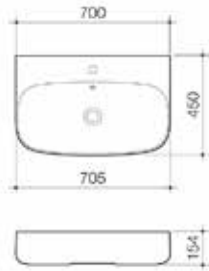

Moon 700 Wall Basin

- Capacity: 5.0L to overflow
- Overflow only available
- Fixing kit included
- White plug & chrome flush fitting waste included
- Pictured with optional Caroma Contura basin mixer

Code	Taphole	Colour	RRP Ex. GST	RRP Inc. GST
EU550805W	0TH	White	$727.28	$800.00
EU550815W	1TH	White	$727.28	$800.00
EU550805L	0TH	Lava	$1045.46	$1150.00
EU550815L	1TH	Lava	$1045.46	$1150.00
EU550805P	0TH	Pearl	$1045.46	$1150.00
EU550815P	1TH	Pearl	$1045.46	$1150.00
EU550805A	0TH	Ash	$1045.46	$1150.00
EU550815A	1TH	Ash	$1045.46	$1150.00
EU550805S	0TH	Sand	$1045.46	$1150.00
EU550815S	1TH	Sand	$1045.46	$1150.00
EU550805T	0TH	Tobacco	$1045.46	$1150.00
EU550815T	1TH	Tobacco	$1045.46	$1150.00

** Colours available as special order with 16 weeks leadtime

Optional extras:

Product Name	Code	RRP Ex. GST	RRP Inc. GST
Plug & anti vandal flush-fitting chrome waste	687141C	$112.73	$124.00
Plug & chrome grate waste	687328C	$19.55	$ 21.50
40mm Modina bottle trap	687290C	$525.45	$578.00
40mm Eco bottle trap	687295C	$310.00	$341.00