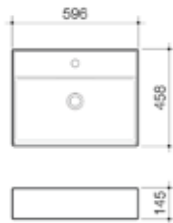

Teo 2.0 600 Wall Basin

- Capacity: 7.3L to overflow
- Overflow only available
- Fixing kit included
- White plug & chrome flush fitting waste included
- Pictured with optional Caroma Track Basin Mixer

Code	Taphole	Colour	RRP Ex. GST	RRP Inc. GST
EU510505W	0TH	White	$626.37	$689.00
EU510515W	1TH	White	$626.37	$689.00

Optional extras:

Product Name	Code	RRP Ex. GST	RRP Inc. GST
Plug & anti vandal flush-fitting chrome waste	687141C	$112.73	$124.00
Plug & chrome grate waste	687328C	$19.55	$ 21.50
40mm Modena bottle trap	687290C	$525.45	$578.00
40mm Eco bottle trap	687295C	$310.00	$341.00