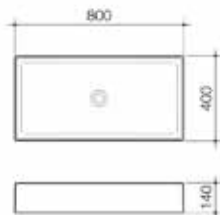

Teo 2.0 800 Above Counter

- Capacity: 27.8L
- Overflow not available
- White plug & chrome flush fitting waste included
- Pictured with optional Caroma Quatro Tower Basin Mixer

Code	Taphole	Colour	RRP Ex. GST	RRP Inc. GST
EU510200W	0TH	White	$800.00	$880.00

Optional extras:

Product Name	Code	RRP Ex. GST	RRP Inc. GST
Plug & anti vandal flush-fitting chrome waste	687141C	$112.73	$124.00
Plug & chrome grate waste	687328C	$19.55	$ 21.50