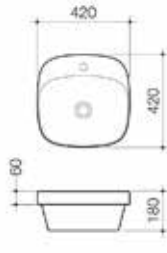

Moon 420 Inset Vanity

- Capacity: 8.0L
- Overflow not available
- White plug & chrome flush fitting waste included
- Pictured with optional Caroma Contura basin mixer

Code	Taphole	Colour	RRP Ex. GST	RRP Inc. GST
EU551100W	0TH	White	$545.46	$600.00
EU551110W	1TH	White	$545.46	$600.00
EU551100L	0TH	Lava	$772.73	$850.00
EU551110L	1TH	Lava	$772.73	$850.00
EU551100P	0TH	Pearl	$772.73	$850.00
EU551110P	1TH	Pearl	$772.73	$850.00
EU551100A	0TH	Ash	$772.73	$850.00
EU551110A	1TH	Ash	$772.73	$850.00
EU551100S	0TH	Sand	$772.73	$850.00
EU551110S	1TH	Sand	$772.73	$850.00
EU551100T	0TH	Tobacco	$772.73	$850.00
EU551110T	1TH	Tobacco	$772.73	$850.00

** Colours available as special order with 16 weeks leadtime

Optional extras:

Product Name	Code	RRP Ex. GST	RRP Inc. GST
Plug & anti vandal flush-fitting chrome waste	687141C	$112.73	$124.00
Plug & chrome grate waste	687328C	$19.55	$ 21.50
Chrome pop up plug & waste	687329C	$41.82	$46.00