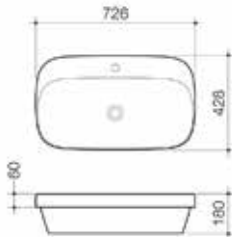

Moon 700 Inset Vanity

- Capacity: 14L
- Overflow not available
- White plug & chrome flush fitting waste included
- Pictured with optional Caroma Contura basin mixer

Code	Taphole	Colour	RRP Ex. GST	RRP Inc. GST
EU551200W	0TH	White	$727.28	$800.00
EU551210W	1TH	White	$727.28	$800.00
EU551200L	0TH	Lava	$1000.00	$1100.00
EU551210L	1TH	Lava	$1000.00	$1100.00
EU551200P	0TH	Pearl	$1000.00	$1100.00
EU551210P	1TH	Pearl	$1000.00	$1100.00
EU551200A	0TH	Ash	$1000.00	$1100.00
EU551210A	1TH	Ash	$1000.00	$1100.00
EU551200S	0TH	Sand	$1000.00	$1100.00
EU551210S	1TH	Sand	$1000.00	$1100.00
EU551200T	0TH	Tobacco	$1000.00	$1100.00
EU551210T	1TH	Tobacco	$1000.00	$1100.00

** Colours available as special order with 16 weeks leadtime

Optional extras:

Product Name	Code	RRP Ex. GST	RRP Inc. GST
Plug & anti vandal flush-fitting chrome waste	687141C	$112.73	$124.00
Plug & chrome grate waste	687328C	$19.55	$ 21.50
Chrome pop up plug & waste	687329C	$41.82	$46.00