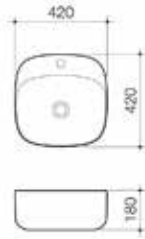

Moon 420 Above Counter

- Capacity: 7.5L
- Overflow not available
- White plug & chrome flush fitting waste included
- Pictured with optional Caroma Contura basin mixer

Code	Taphole	Colour	RRP Ex. GST	RRP Inc. GST
EU550400W	0TH	White	$545.46	$600.00
EU550410W	1TH	White	$545.46	$600.00
EU550400L	0TH	Lava	$818.19	$900.00
EU550410L	1TH	Lava	$818.19	$900.00
EU550400P	0TH	Pearl	$818.19	$900.00
EU550410P	1TH	Pearl	$818.19	$900.00
EU550400A	0TH	Ash	$818.19	$900.00
EU550410A	1TH	Ash	$818.19	$900.00
EU550400S	0TH	Sand	$818.19	$900.00
EU550410S	1TH	Sand	$818.19	$900.00
EU550400T	0TH	Tobacco	$818.19	$900.00
EU550410T	1TH	Tobacco	$818.19	$900.00

** Colours available as special order with 16 weeks leadtime

Optional extras:

Product Name	Code	RRP Ex. GST	RRP Inc. GST
Plug & anti vandal flush-fitting chrome waste	687141C	$112.73	$124.00
Plug & chrome grate waste	687328C	$19.55	$ 21.50