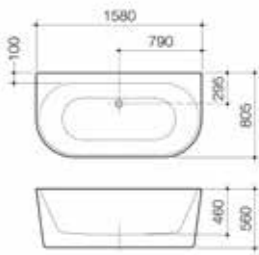

Aura 1600 Back to Wall Freestanding Bath

- Size: 1580 x 805 x 560
- Colour: White
- Plug & Waste not included
- Includes footlocker fittings
- Water Capacity: 290L

Code	Colour	RRP Ex. GST	RRP Inc. GST
AU6WFW	White	$1999.09	$2199.00

Optional extras:

Product Name	Options	RRP Ex. GST	RRP Inc. GST
Pop up plug & waste chrome	323060C	$43.18	$47.50
Plug & Waste white 40mm	323060W	$11.09	$12.20