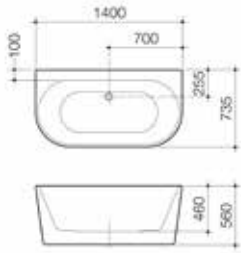

Aura 1400 Back to Wall Freestanding Bath

- Size: 1400 x 735 x 560
- Colour: White
- Plug & Waste not included
- Includes footlocker fittings
- Water Capacity: 240L

Code	Colour	RRP Ex. GST	RRP Inc. GST
AU4WFW	White	$1862.73	$2049.00

Optional extras:

Product Name	Options	RRP Ex. GST	RRP Inc. GST
Pop up plug & waste chrome	323060C	$43.18	$47.50
Plug & Waste white 40mm	323060W	$11.09	$12.20