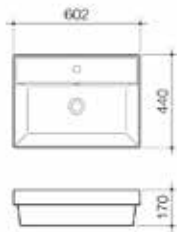

Teo 2.0 600 Inset Vanity

- Capacity: 7.2L to overflow
- Overflow only available
- White plug & chrome flush fitting waste included
- Pictured with optional Caroma Track basin mixer

Code	Taphole	Colour	RRP Ex. GST	RRP Inc. GST
EU510905W	0TH	White	$626.36	$689.00
EU510915W	1TH	White	$626.36	$689.00

Optional extras:

Product Name	Code	RRP Ex. GST	RRP Inc. GST
Plug & anti vandal flush-fitting chrome waste	687141C	$112.73	$124.00
Plug & chrome grate waste	687328C	$19.55	$21.50
Chrome pop up plug & waste	687329C	$41.82	$46.00