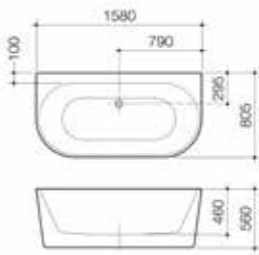

Aura 1400 Back to Wall Freestanding Bath

- Size: 1400 x 735 x 560
- Colour: White
- Plug & Waste not included
- Includes footlocker fittings
- Water Capacity: 240L

Code	Colour	RRP Ex. GST	RRP Inc. GST
AU4WFW	White	\$1862.73	\$2049.00

- Size: 1580 x 805 x 560
- Colour: White
- Plug & Waste not included
- Includes footlocker fittings
- Water Capacity: 290L

Code	Colour	RRP Ex. GST	RRP Inc. GST
AU6WFW	White	\$1999.09	\$2199.00

Optional extras: