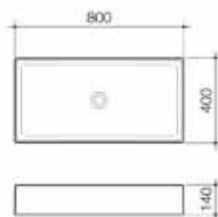

Teo 2.0 800 Above Counter

- Capacity: 27.8L
- Overflow not available
- White plug & chrome flush fitting waste included
- Pictured with optional Caroma Quatro Tower Basin Mixer

Code	Taphole	Colour	RRP Ex. GST	RRP Inc. GST
EU510200W	0TH	White	$800.00	$880.00

Optional extras:

Product Name	Code	RRP Ex. GST	RRP Inc. GST
Plug & anti vandal flush-fitting chrome waste	687141C	$112.73	$124.00
Plug & chrome grate waste	687328C	$19.55	$ 21.50