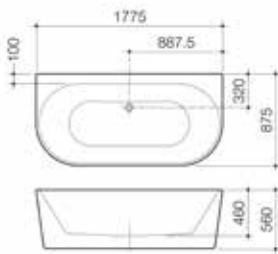

Aura 1800 Back to Wall Freestanding Bath

- Size: 1775 x 875 x 560
- Colour: White
- Plug & Waste not included
- Includes footlocker fittings
- Water Capacity: 340L

Code	Colour	RRP Ex. GST	RRP Inc. GST
AU8WFW	White	$2108.18	$2319.00

Optional extras:

Product Name	Options	RRP Ex. GST	RRP Inc. GST
Pop up plug & waste chrome	323060C	$43.18	$47.50
Plug & Waste white 40mm	323060W	$11.09	$12.20